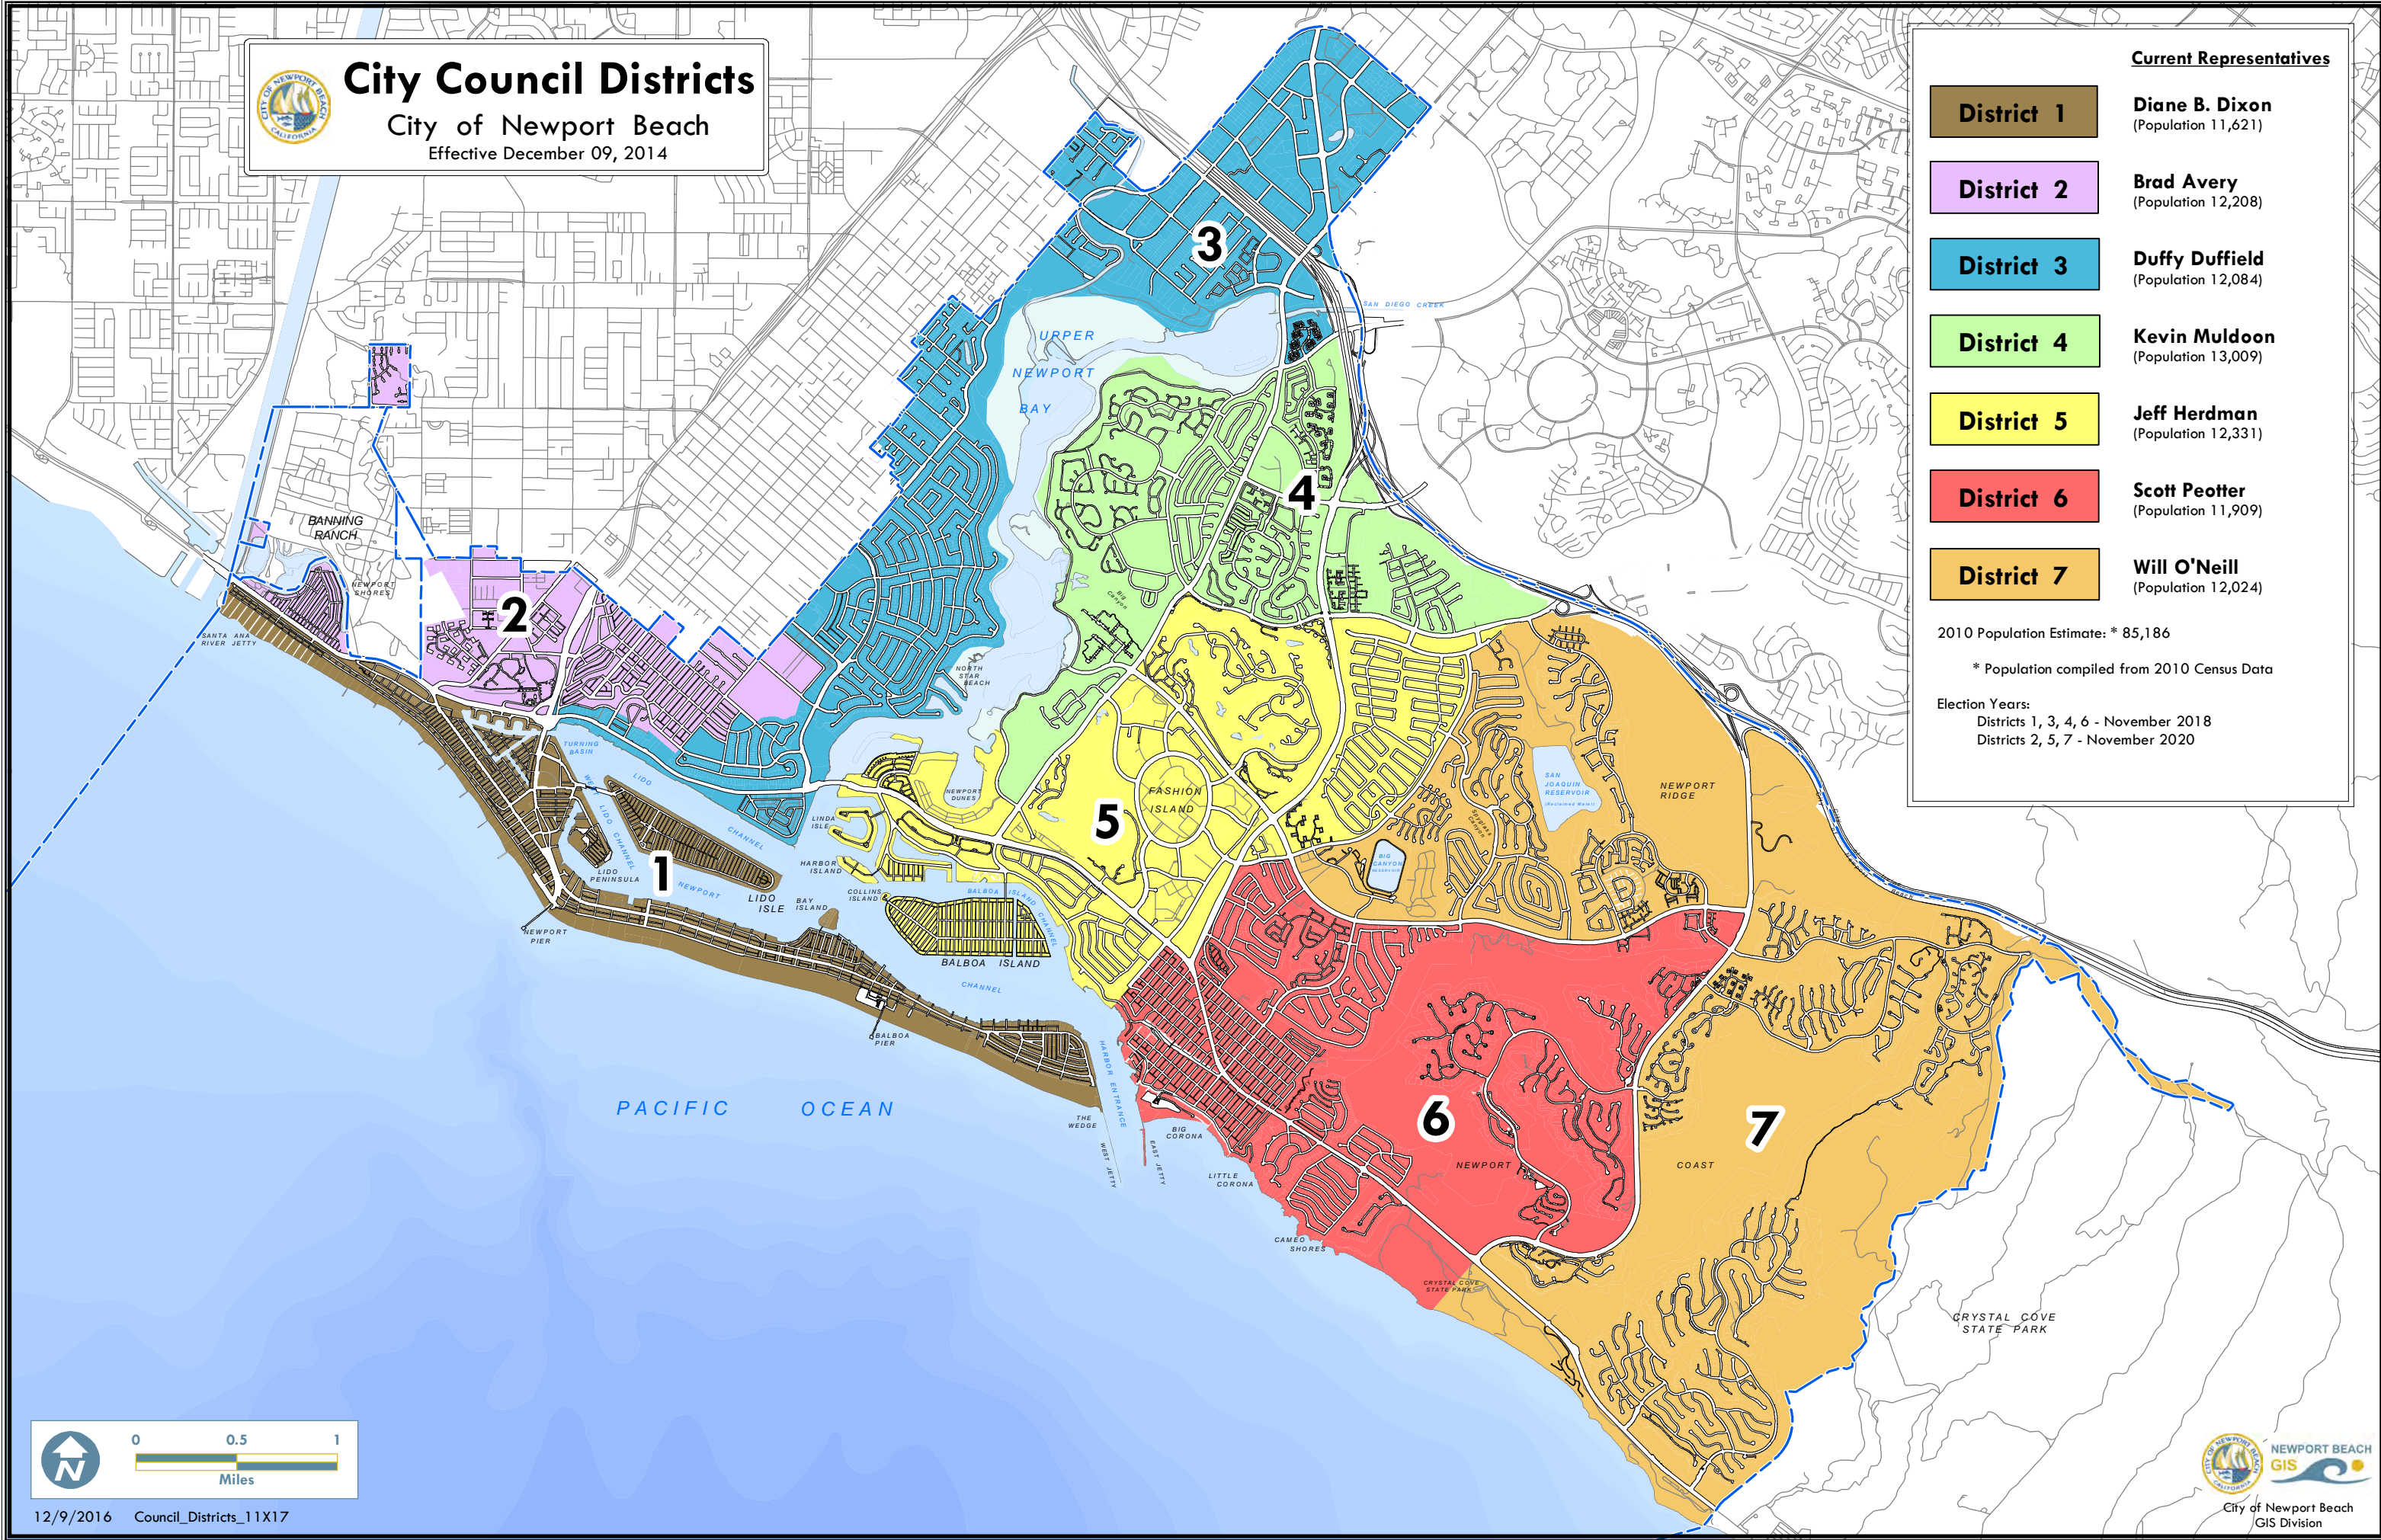

City Council Districts

City of Newport Beach

Effective December 09, 2014

Current Representatives

District 1	Diane B. Dixon (Population 11,621)
District 2	Brad Avery (Population 12,208)
District 3	Duffy Duffield (Population 12,084)
District 4	Kevin Muldoon (Population 13,009)
District 5	Jeff Herdman (Population 12,331)
District 6	Scott Peotter (Population 11,909)
District 7	Will O'Neill (Population 12,024)

2010 Population Estimate: * 85,186

* Population compiled from 2010 Census Data

Election Years:
Districts 1, 3, 4, 6 - November 2018
Districts 2, 5, 7 - November 2020