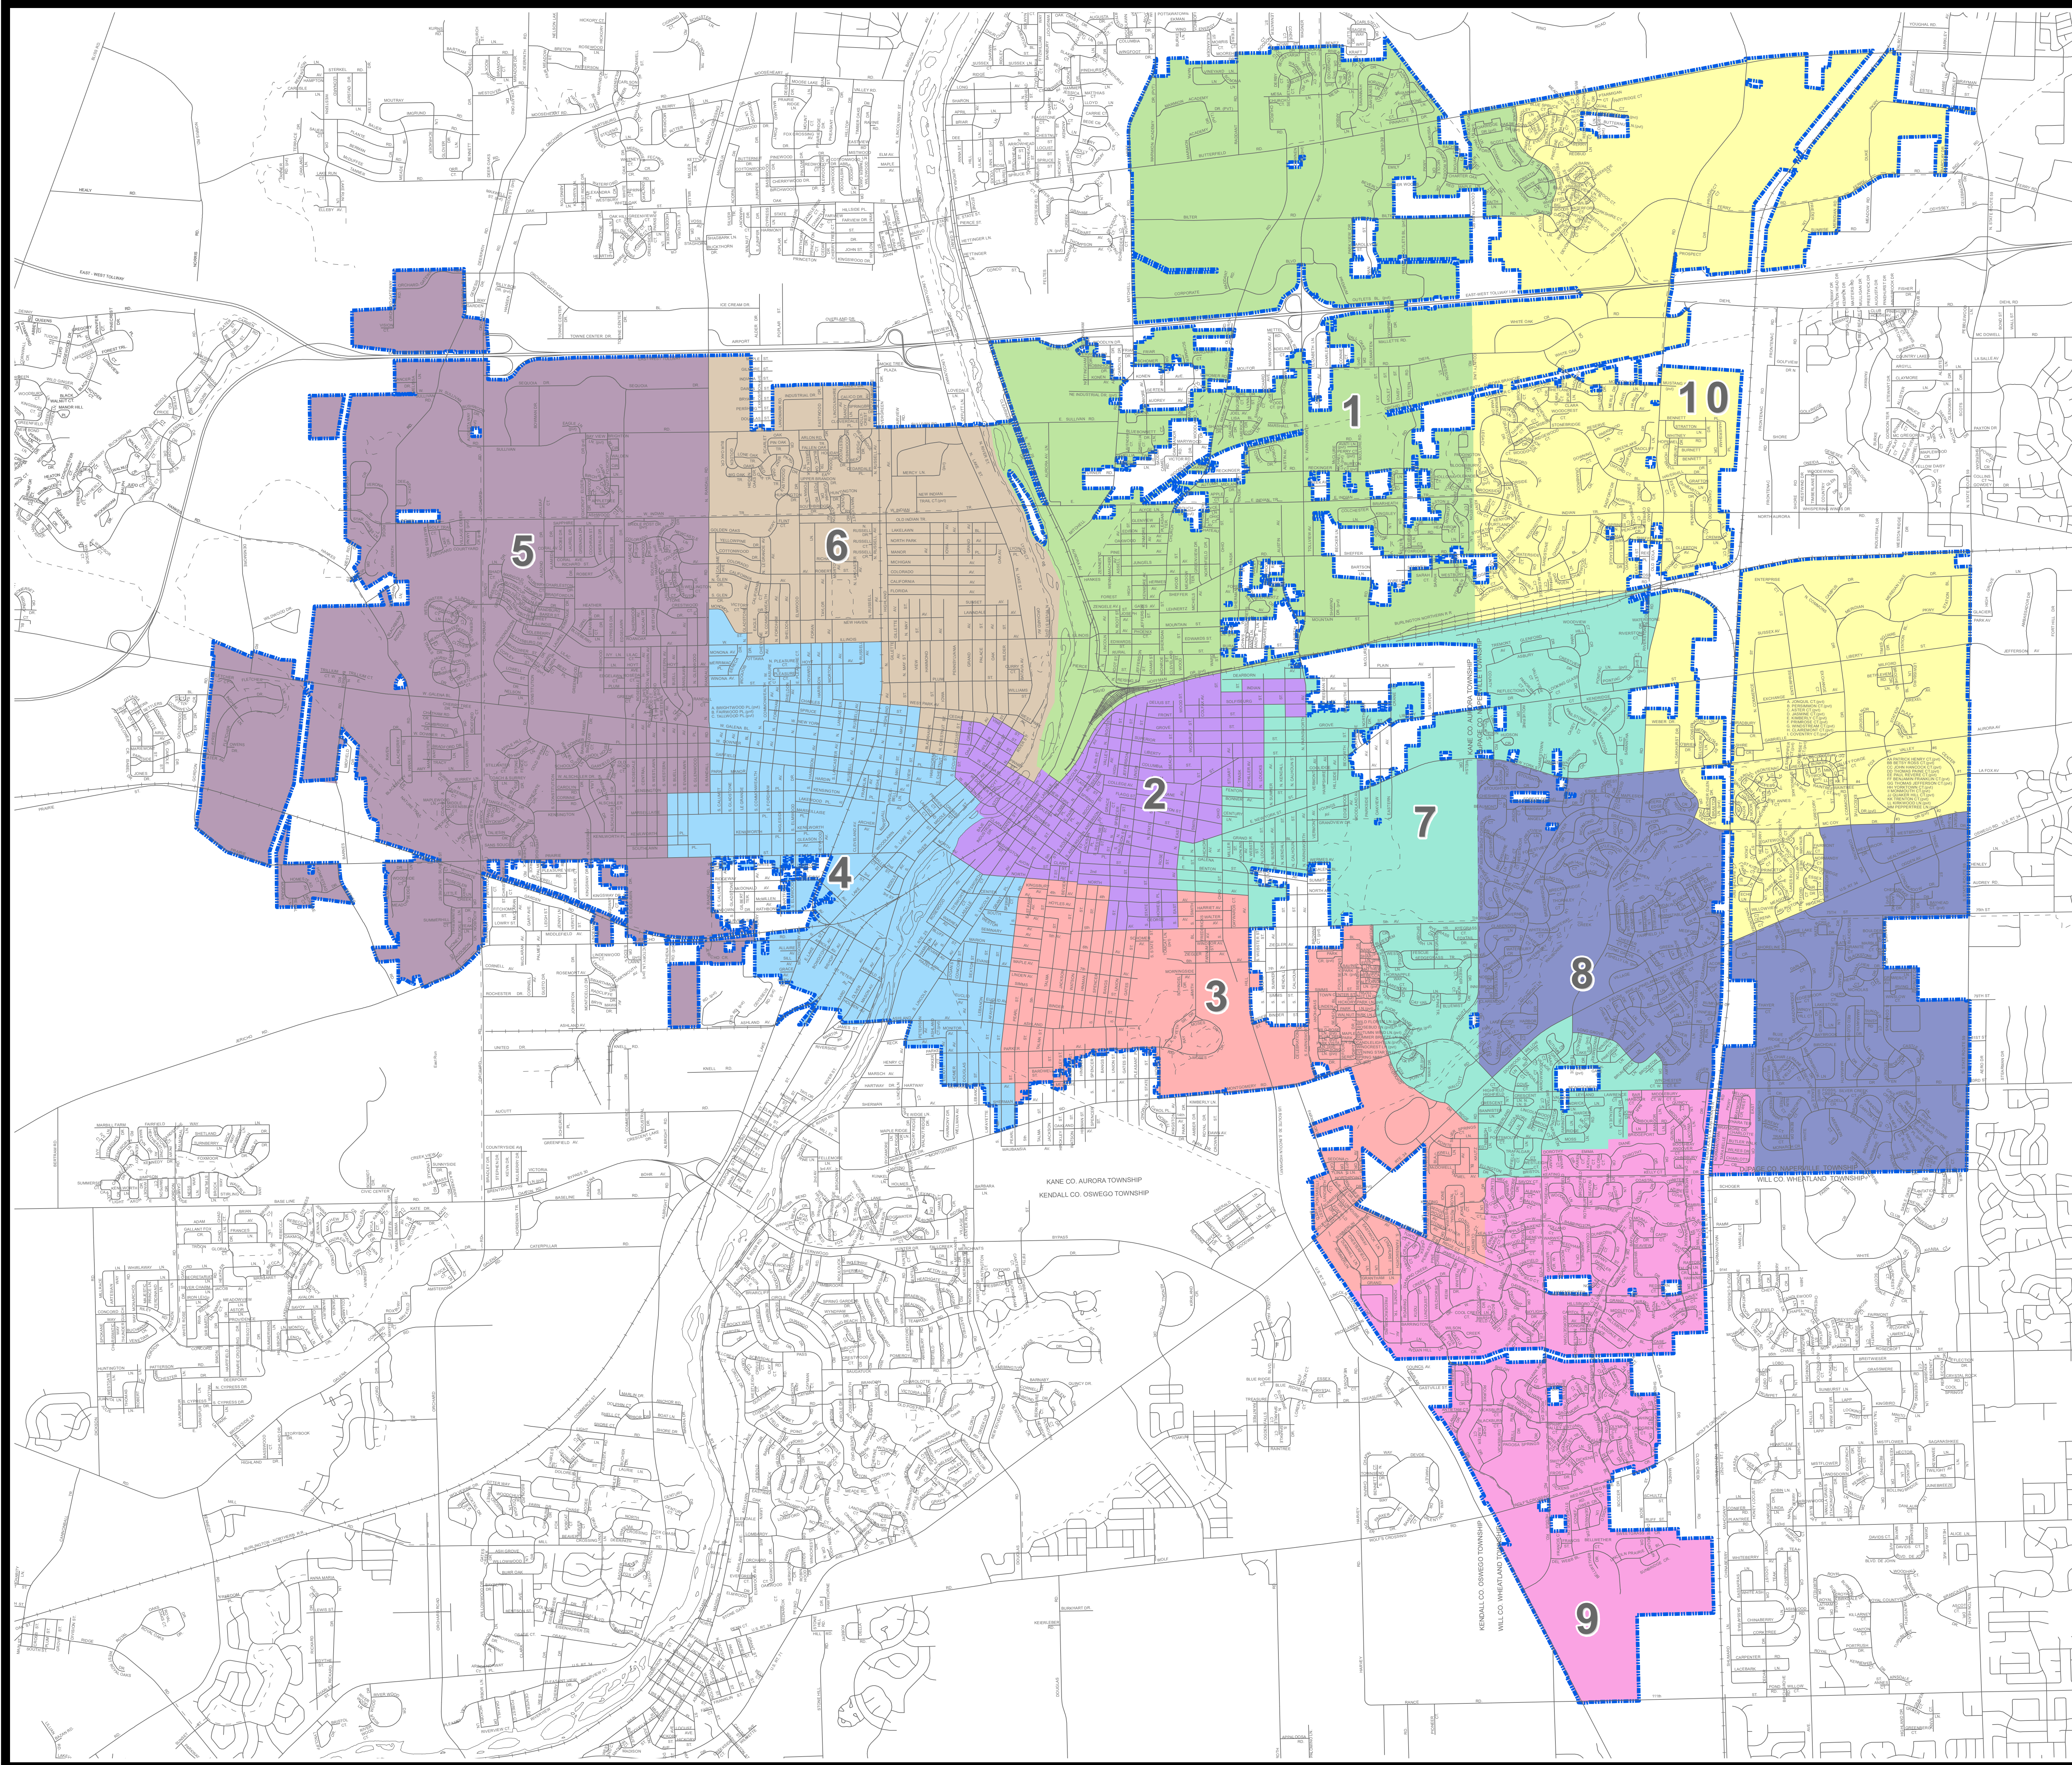

City of Aurora 2000' Scale

2022 Ward Map

Legend

- Paths
- Railroads
- Streets
- Fox River
- City Limits
- Ward 1
- Ward 2
- Ward 3
- Ward 4
- Ward 5
- Ward 6
- Ward 7
- Ward 8
- Ward 9
- Ward 10

ORDINANCE NO. O22-063
PASSED BY THE AURORA CITY COUNCIL
ON THE 29th DAY OF AUGUST, 2022.